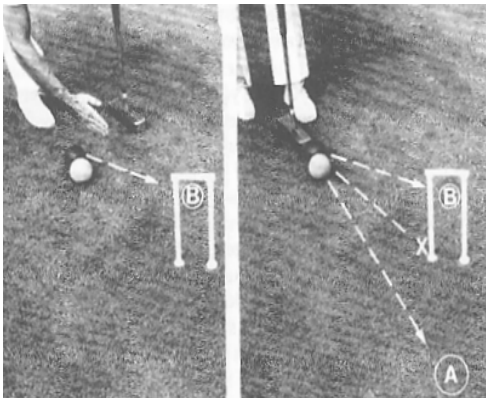

Visitors to Port Hacking Club are shown receiving a demonstration of Golf Croquet and Association Croquet. They then had a "hands on" experience of holding a mallet and striking balls. Croquet is a sport which can be enjoyed by all ages.

**ILLUSTRATED
ARE SOME OF
THE STROKES
WHICH ARE
EMPLOYED IN A
GAME OF
ASSOCIATION
CROQUET.**

The Drive Mallet vertical.
and the stroke is played with full follow
through of the mallet.
Striker's ball goes about 1/3 of distance
traveled by the croqueted ball

The Stop Shot Mallet tilted back-
wards. Striker's ball travels only a short
distance and the croqueted ball goes a long
way. Mallet does not follow through.

This croquet stroke is used to position the
striker's ball (B) in front of his hoop, and at
the same time to send the croqueted ball
(A) to the other side of the hoop, so that
when the hoop is run in the continuation
stroke, there will be a ball ready to roquet.
The mallet is aimed along the line shown
by X to achieve this "split".