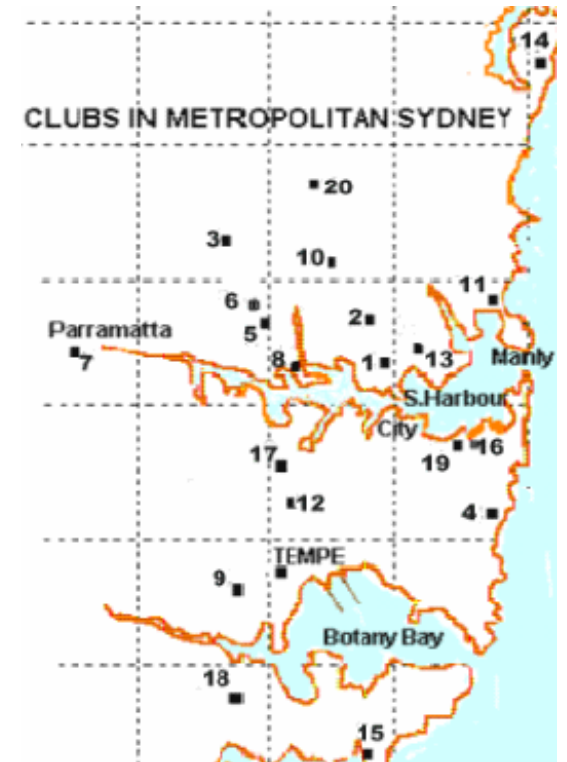

**ILLUSTRATED
ARE SOME OF
THE STROKES
WHICH ARE
EMPLOYED IN A
GAME OF
ASSOCIATION
CROQUET.**

The Drive Mallet vertical.
and the stroke is played with full follow
through of the mallet.
Striker's ball goes about 1/3 of distance
traveled by the croqueted ball

Brochure design by Dr John Hanscomb

CROQUET NSW Inc

ENQUIRIES

Phone 9559 6073 (Tue & Thu 11am - 1pm)

Fax 9559 6702

COUNTRY (NSW & A.C.T) CLUBS

Adamstown
Alstonville
Ballina
Bathurst City
Bermagui
Blue Mts
Boolaroo
Bundanoon
Canberra
Casino
Cowra
Dubbo City
Dungog
EDSACC
Forster
Gloucester
Hazelbrook
Jamberoo
Kyogle
Lismore
Lithgow
Macquarie City
Maitland
Mangrove Mt

Miller Park Branxton
Milton Ulladulla
Moonan
Muswellbrook
Myall Park
Narooma
National Pk
Nelson Bay
Nowra
Orange City
Port Macquarie
Queanbeyan
SBCC (Scone)
Sawtell
Southern Highlands
Tamworth
Taree
Toronto
Urunga
Wagga Wagga
Walla Walla
Wollongong
Woolgoolga
Young

Number on map\ club name

	Phone
1 CAMMERAY	9909 1813
2 CHATSWOOD	9248 4971
3 CHELTENHAM	9620 9495
4 COOGEE	9398 2144
5 EASTWOOD	9870 7009
6 EPPING	9869 7522
7 HOLROYD	9622 1341
8 HUNTERS HILL	9816 1549
9 HURSTVILLE	9722 4238
10 KILLARA	9456 1535
11 MANLY	9938 3875
12 MARRICKVILLE	9559 1730
13 MOSMAN	9904 1720
14 No club—formerly Newport	
15 PORT HACKING	9523 5988
16 ROYAL SYDNEY GOLF CLUB	9327 4541
17 STRATHFIELD	9743 4233
18 SUTHERLAND	9544 7275
19 SYDNEY	9357 2381
20 WARRAWEE9	9489 1158