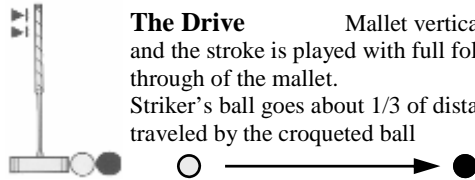

The Drive Mallet vertical.
and the stroke is played with full follow
through of the mallet.
Striker's ball goes about 1/3 of distance
traveled by the croqueted ball